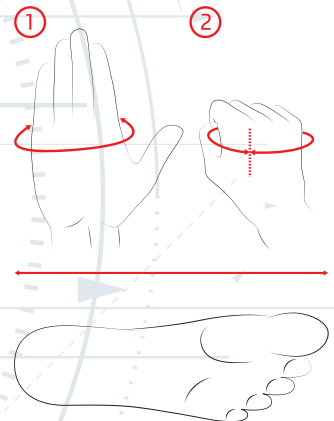

## SUITS - MAN BODY SIZE CHART

MAN	CHEST CIRCUMFERENCE	WAIST CIRCUMFERENCE	PELVIS CIRCUMFERENCE	THIGH CIRCUMFERENCE	SHOULDER WIDTH	SLEEVE LENGTH	FRONTAL CHEST LENGTH	EXTERNAL LEG LENGTH	INSEAM LEG LENGTH	BACK LENGTH	NECK CIRCUMFERENCE	HEIGHT	WEIGHT	
Size	cm	cm	cm	cm	cm	cm	cm	cm	cm	cm	cm	cm	kg	
XS	44	86-89	74-77	86-89	45-48	37-40	54-57	62-64	97-100	72-74	41-43	37-38	164-167	54
	46	90-93	78-81	90-93	47-50	39-42	56-59	64-66	98-101	73-75	42-43	38-39	167-170	60
S	48	94-97	82-85	94-97	49-52	41-44	58-61	66-68	99-102	74-76	42-44	39-40	170 - 173	66
	50	98-101	86-87	98-101	51-54	42-46	60-63	68-70	100-103	75-77	43-44	40-41	173 -176	72
M	52	102-105	88-93	102-105	54-57	45-48	62-65	70-72	101-104	76-78	44-45	41-42	176 - 179	78
	54	106-109	94-97	106-109	56-59	47-50	64-67	72-74	102-105	77-79	45-46	42-43	179 - 182	84
L	56	110-113	98-101	110-113	59-62	49-52	66-69	74-76	103-106	78-80	46-48	43-44	182 - 185	90
	58	114-117	102-105	114-117	61-64	51-54	68-71	76-78	103-107	79-81	48-49	45-46	185 - 188	96
XL	60	118-121	106-109	118-121	64-67	53-56	70-73	78-80	105-108	80-82	49-51	46-47	188 - 191	102
	62	122-125	110-113	122-125	67-70	56-58	72-75	80-82	107-110	81-83	51-52	47-48	191 - 194	108
XXL	64	126-129	114-117	126-129	69-72	57-60	74-77	82-84	108-111	82-84	52-54	49-50	194 - 197	114
	66	130-133	118-121	130-133	72-75	59-62	76-79	84-86	109-112	83-85	53-55	51-52	197 - 200	120

Please note that these physical measurements charts are indicative only and are only useful for Sparco products. Allow extra room on the chest measurement if you wear a rib protector.

To determine your size, it is recommended to measure the dominant hand (e.g. the right hand if you are right handed) as this will typically be larger. Measure around the largest part of the hand over knuckles while making a fist, excluding thumb.